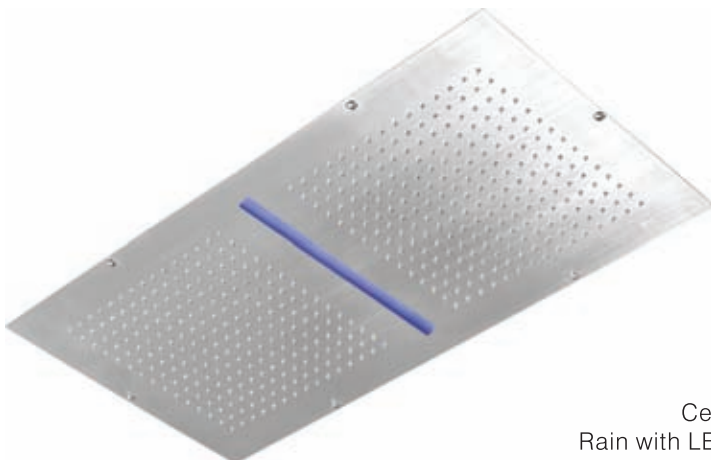

Code : DOB-102
Ceiling Shower with Double Rain
(with Installation Kit)
(800mm x 400mm | Satin Finish)

Code : DOB-103
Ceiling Shower with Double
Rain with LED *(with Installation Kit)
(800mm x 400mm | Satin Finish)