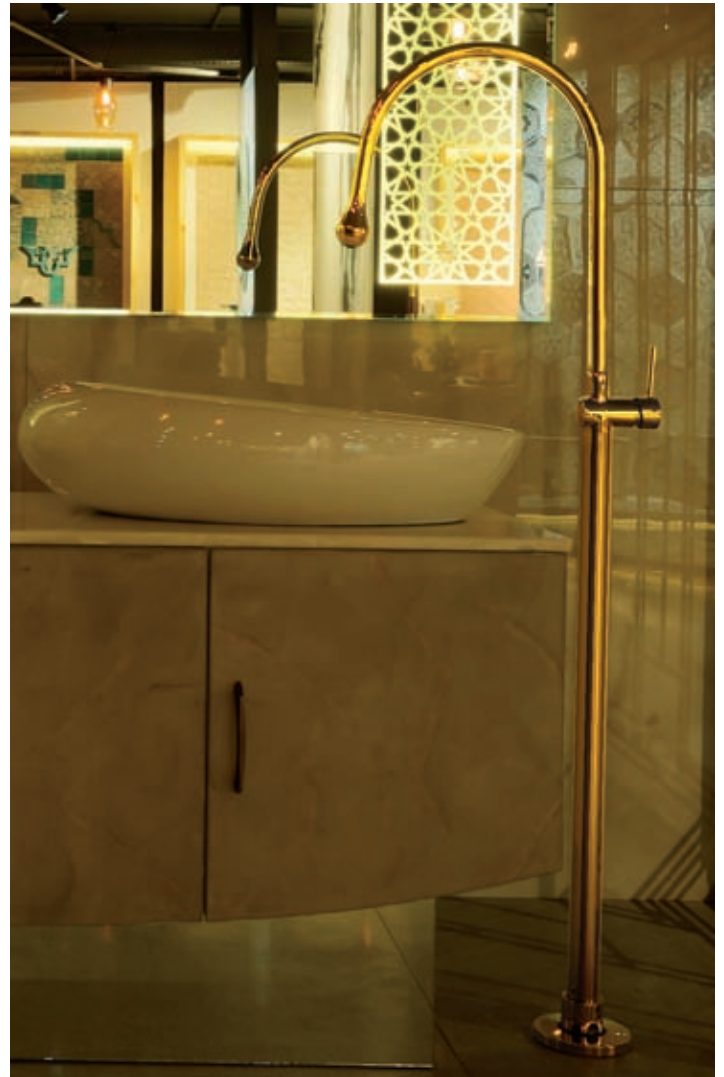

DEW DROP
Floor Mounted Bath Tub Filler
Code : DW-FMBT-MB
Finish : Matt Black

DEW DROP
Floor Mounted Tap with Controller
Code : DW-FMT-GL
Finish : Gold PVD

DEW DROP
Floor Mounted Tap with In-built Controller
Code : DW-FM-IN-GL
Finish : Gold PVD