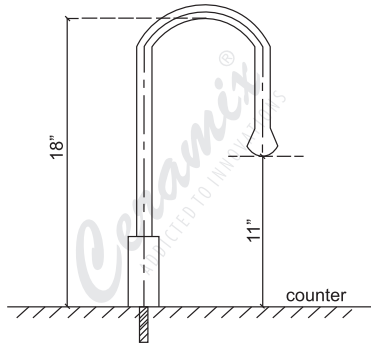

Counter Top : Dew Drop Series