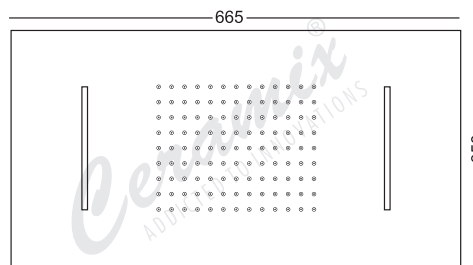

Counter Top : Dew Drop Series

Ceiling Shower Double Cascade with Rain

Installation Drawing for Curve Wall Mounted Spout

MADE FOR RESPONSIBLE LUXURY

CERAMIX has a passion for creating products that give
The ultimate bathing experience yet use water sensibly