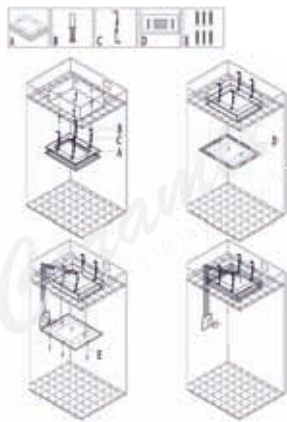

Counter Top : Dew Drop Series

Ceiling Shower Double Cascade with Rain

Installation Drawing for Curve Wall Mounted Spout

MADE FOR RESPONSIBLE LUXURY

CERAMIX has a passion for creating products that give
The ultimate bathing experience yet use water sensibly