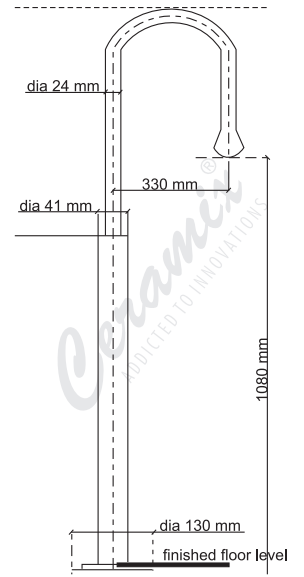

Counter Top : Dew Drop Series