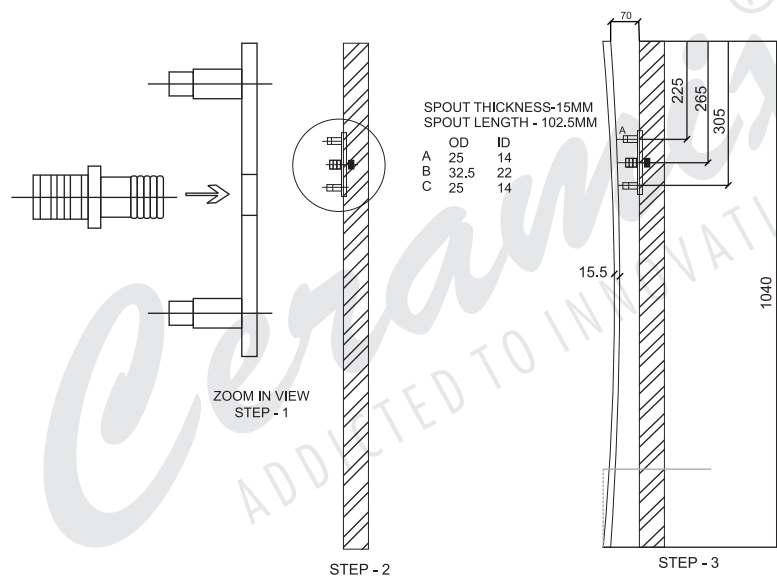

Installation Drawing for Curve Wall Mounted Spout